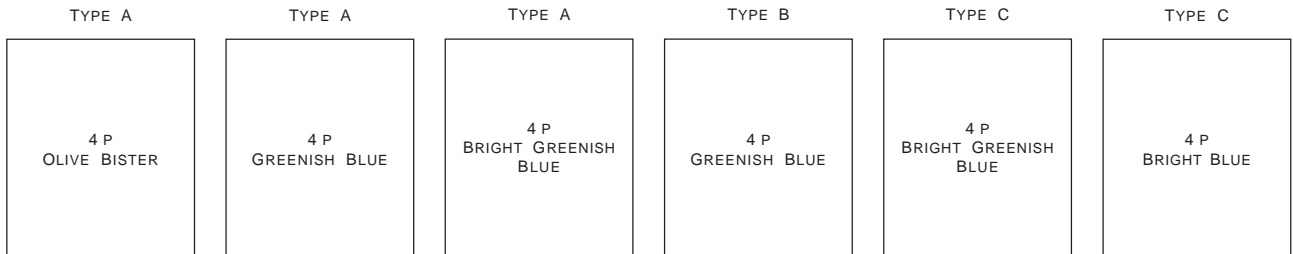

Lithographed

Photogravure

TYPES OF 2½P

- A - THICK NUMERALS AND "P", END OF CURVE OF SMALL "2" IS THICK
- B - THINNER NUMERALS AND "P", END OF CURVE OF SMALL "2" IS THIN
- C - VERY THIN NUMERALS AND "P", END OF CURVE OF SMALL "2" IS POINTY

GREAT BRITAIN
MACHIN DEFINITIVE STAMPS

Decimal Currency Issues
Photogravure, Perforated 15 x 14
1970-95

TYPES OF 3P

- A - THICK NUMERAL WITH TOP SERIF
- B - THIN NUMERAL WITHOUT SERIF

TYPES OF 3½P

- A - NUMERALS IN FRACTION ALIGNED DIAGONALLY
- B - NUMERALS IN FRACTION ALIGNED VERTICALLY

TYPES OF 4P

- A - WIDE "4" WITH LARGE SERIF AND THICK CROSSBAR
- B - WIDE "4" WITH SMALL SERIF AND THIN CROSSBAR
- C - NARROW "4"

Lithographed

TYPE B
PERFORATED 13½ X 14

TYPE C

GREAT BRITAIN

MACHIN DEFINITIVE STAMPS